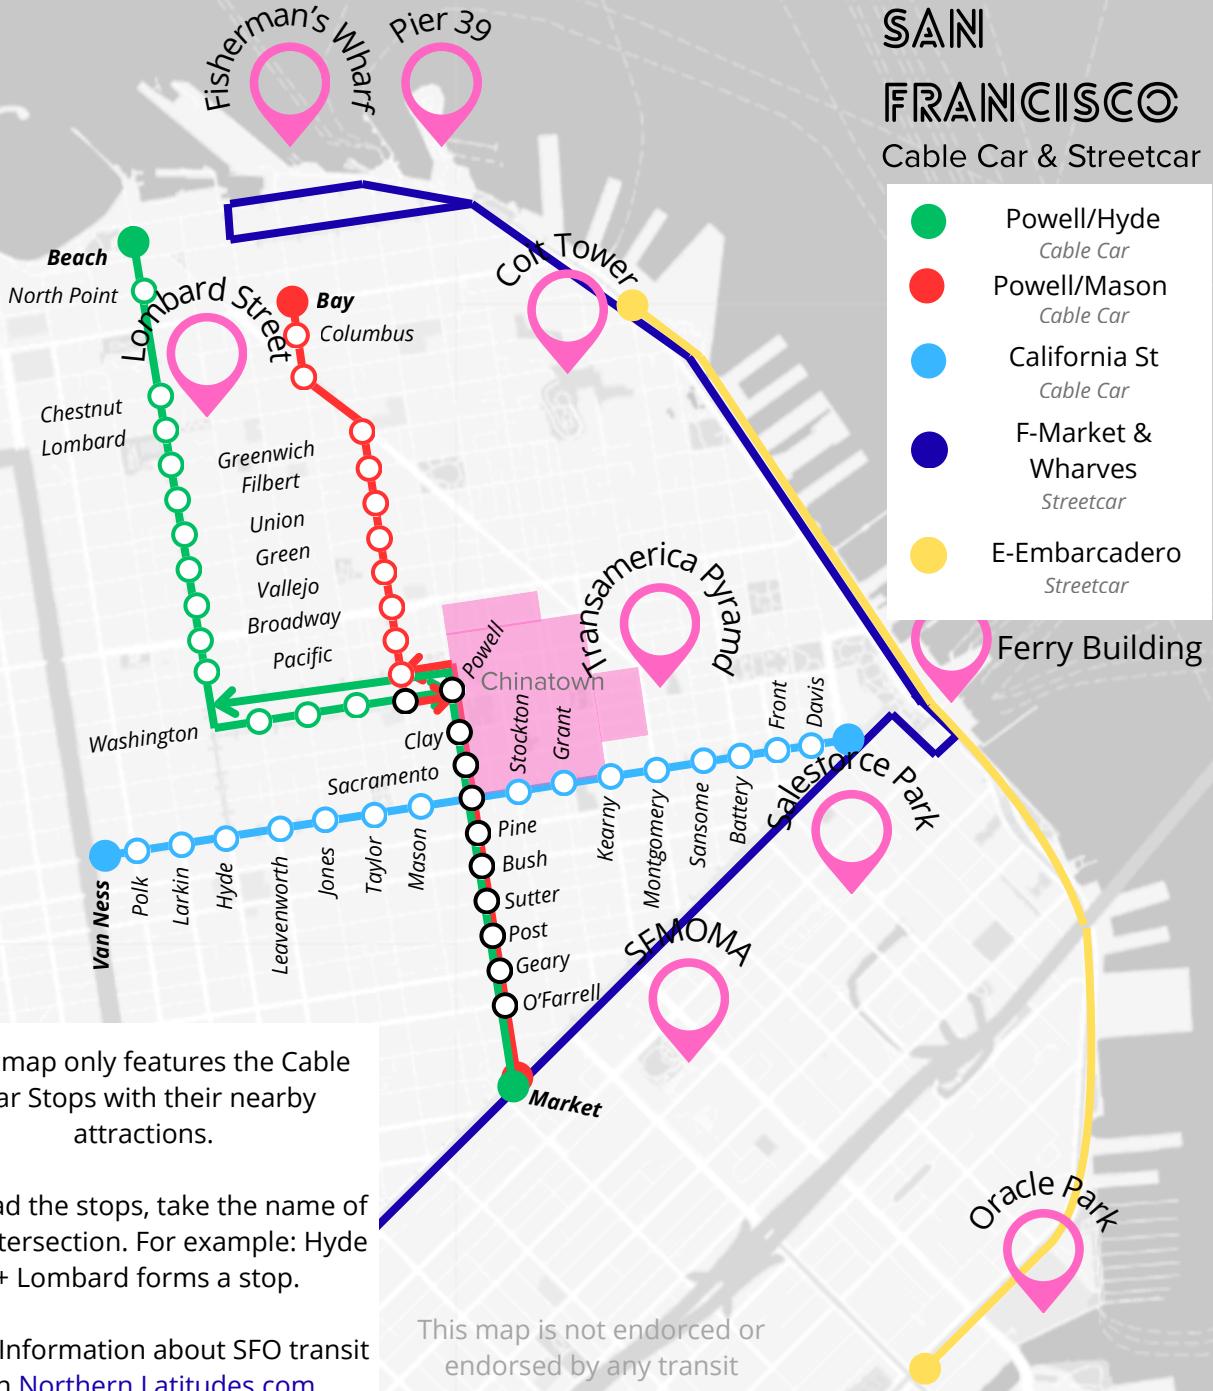

SAN FRANCISCO

Cable Car & Streetcar

- Powell/Hyde
Cable Car
- Powell/Mason
Cable Car
- California St
Cable Car
- F-Market & Wharves
Streetcar
- E-Embarcadero
Streetcar

This map only features the Cable Car Stops with their nearby attractions.

To read the stops, take the name of the intersection. For example: Hyde + Lombard forms a stop.

More Information about SFO transit on NorthernLatitudes.com

This map is not endorsed or endorsed by any transit agency in San Francisco, CA.