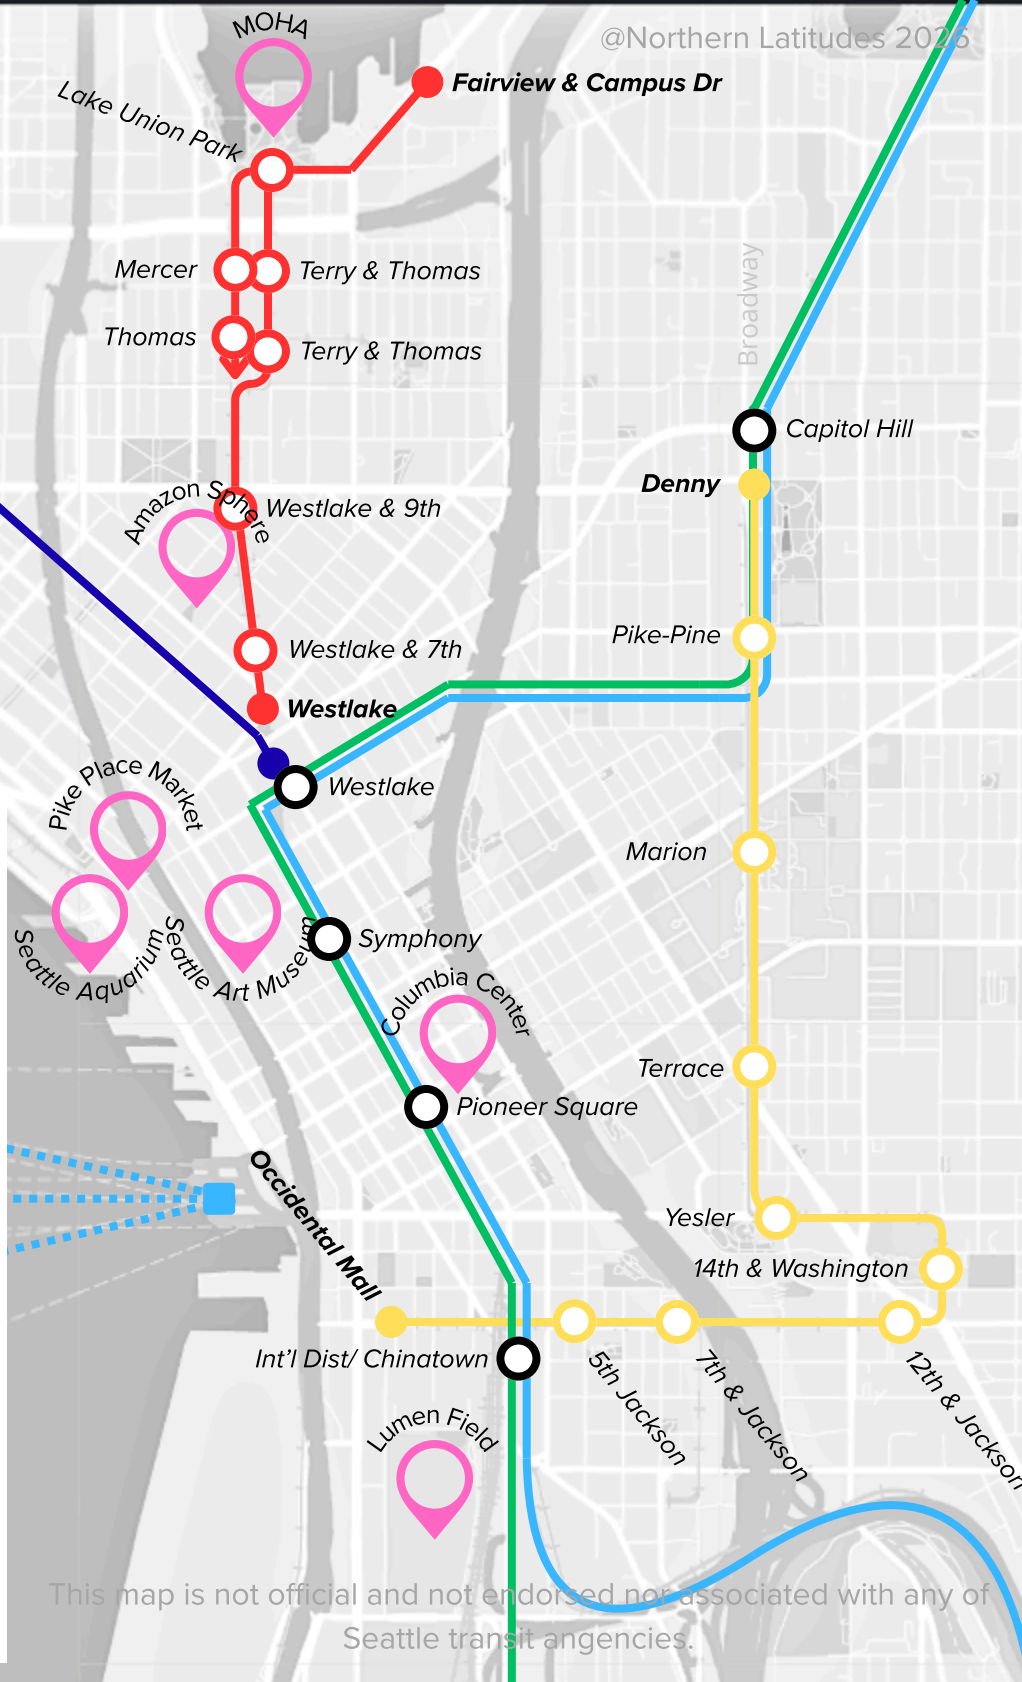

Downtown Seattle

- Link Light Rail**
 - Lynnwood - Federal Way
 - Lynnwood - Downtown Redmond
- Streetcars**
 - First Hill Line
 - South Lake Union Line
- Monorail**

The following map features the routes of the Link Light Rail, Monorail and Streetcars in downtown Seattle. Visit northern-latitudes.com for more info.

This map is not official and not endorsed nor associated with any of Seattle transit agencies.